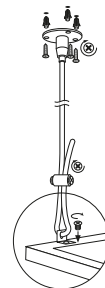

## BRAVO DRIVER

BRAVO DRIVER

### ZUBEHÖR / ACCESSORIES / ACCESSOIRES

<i>Kanlux</i>		[W]
BRAVO DRIVER 28W	28029	28 W
BRAVO DRIVER 36W	28025	36 W
BRAVO DRIVER 40W	28026	40 W
BRAVO DRIVER 45W	28027	45 W
BRAVO DRIVER 50W	28028	50 W

index				
750mA	28029	BRAVO DRIVER 28W	----->	BRAVO S 28W... BRAVO PU 28W...
800mA	28025	BRAVO DRIVER 36W	----->	BRAVO P 36W... BRAVO PU 36W...
1050mA	28026	BRAVO DRIVER 40W	----->	BRAVO S 40W... BRAVO PU 40W...
1050mA	28027	BRAVO DRIVER 45W	----->	BRAVO S 45W...
950mA	28028	BRAVO DRIVER 50W	----->	BRAVO S 50W...

## BRAVO SPN, CLIPS, GRIP

BRAVO S/P GRIP

BRAVO CLIPS

BRAVO SPN

### ZUBEHÖR / ACCESSORIES / ACCESSOIRES

	index	28504	28502	28500
		SPN BRAVO	CLIPS BRAVO	BRAVO GRIP
BRAVO P 36W6060NW W	28000	✓	✓	✓
BRAVO P 36W6060NW SR	28001	✓	✓	✓
BRAVO PU36W6060NW W	28002	✓	✓	✓
BRAVO PU36W6060NW SR	28003	✓	✓	✓
BRAVO P 36W6060CW W	28006	✓	✓	✓
BRAVO P 45W6060NW W	28008	✓	✓	✓
BRAVO P 45W6060NW SR	28009	✓	✓	✓
BRAVO PU36W6262NW W	28024	✓	✓	✓
BRAVO PU36W12030NW W	28050	✓	✓	✓
BRAVO S 40W6060NW W	28011	✓	✓	✓
BRAVO S 40W6060NW SR	28012	✓	✓	✓
BRAVO SU40W6060NW W	28013	✓	✓	✓
BRAVO SU40W6060NW SR	28016	✓	✓	✓
BRAVO S 40W6060CW W	28019	✓	✓	✓
BRAVO S 50W6060NW SR	28022	✓	✓	✓
		Stahlseil BRAVO S/P Steel line BRAVO S/P Câble en acier BRAVO S/P	Montageklammer BRAVO S/P im GK Platen. Mounting clips for BRAVO S/P in GK boards. Clip de montage BRAVO S/P.	Montagegriff BRAVO S/P Assembly handle for BRAVO S/P Poignée de montage BRAVO S/P