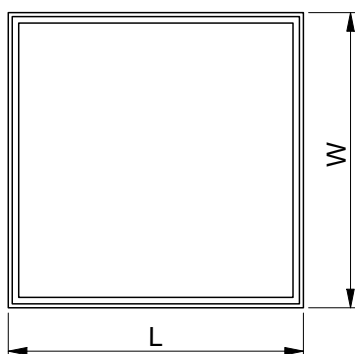

GT-BPZ40W606-40

GT-BPZ40W123-40

Folder Icon	Weight Icon	Barcode Icon
GT-BPZ40W606-40	1700 g	5902801399589
GT-BPZ40W123-40	1800 g	5902801399701

Folder Icon	LxWxH mm
GT-BPZ40W606-40	595x595x32
GT-BPZ40W123-40	1195x295x32