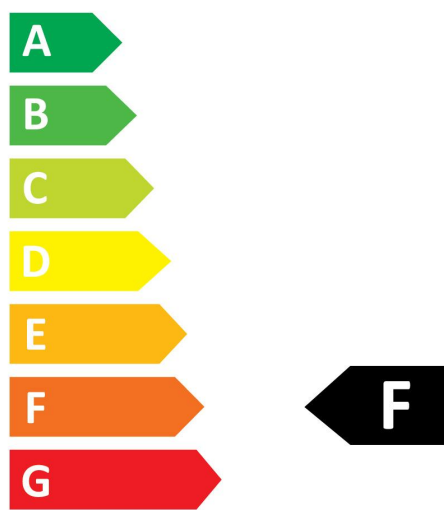

2019/2015

ToLEDo Stick

ToLEDo Stick V4 850LM 840 E27 SL

0029562

0029562

8
kWh/1000h

2019/2015