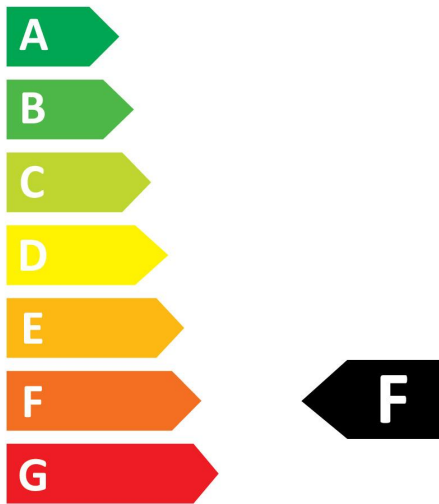

RefLED Superia Retro MR16 DIMMABLE

RefLED Superia Retro MR16 V2 460LM DIM 830 36 SL
0029219

Produkteigenschaften

- Premium performance professional LED MR16 range with the same look and feel of traditional halogen MR16 lamp
- Recreates backlight effect similar to halogen dichroic lamps.
- Full glass design - means no colours clashing between lamp and fixture
- Very long lifetime of up to 25,000 hours
- Switching cycles: >100,000
- Colour rendering: CRI80
- Lamp voltage: 12V AC/DC
- Dimmable on approved dimmers
- Works with magnetic and compatible electronic transformers
- Warranty: 5 Years

Optische Daten

Lichtstrom (lm)	460
Farbtemperatur (K)	3000
Lichtfarbe	Warmweiß
Farbwiedergabeindex (Ra)	80
Farbkonsistenz (SDCM)	SDCM6
Farbabweichung (SDCM)	6
Lichtintensität (cd)	1000
Ausstrahlungswinkel (°)	36
Photometrische Risikogruppe	RG1
Lichtstrom zum Ende der Lebensdauer (%)	70

PHOTOMETRIE

TECHNISCHE ZEICHNUNGEN

RefLED Superia Retro MR16 DIMMABLE

RefLED Superia Retro MR16 V2 460LM DIM 830 36 SL
0029219

0029219

6
kWh/1000h

2019/2015

RefLED Superia Retro MR16 DIMMABLE
RefLED Superia Retro MR16 V2 460LM DIM 830 36 SL
0029219