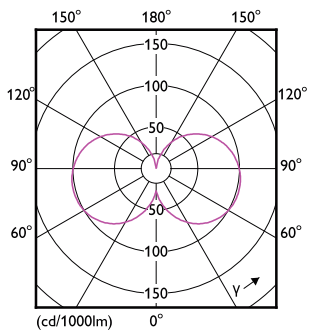

Photometrische Daten

LEDlinear CorePro 7,2W R7S 830-LDD