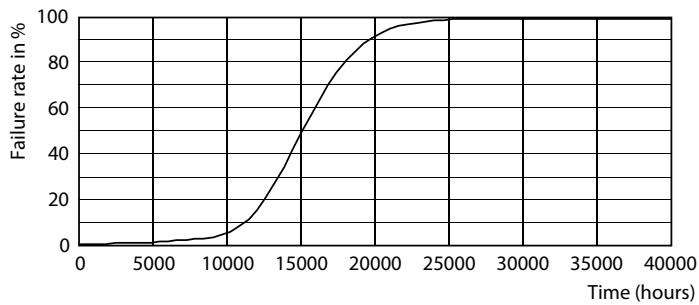

Lebensdauer

68W E27 Stick FR