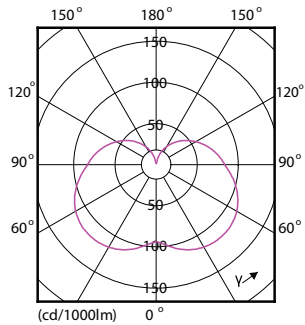

CorePro LEDbulb Glühlampenform

Photometrische Daten

68W E27 Stick FR 240D 830 3000K