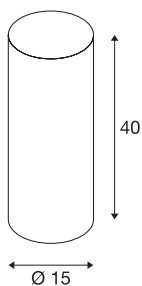

FENDA

lamp shade, round, beige, Ø/H 15/40 cm

FENDA lamp shade with 150 mm diameter and 400 mm height in beige.

TECHNICAL DATA

Item no.:	156143
Height	40.0 cm
Diameter	15.0 cm
Net weight	0.192 kg
Gross weight	0.49 kg
IP Code	IP 20
Color	beige
BIG WHITE Page	80