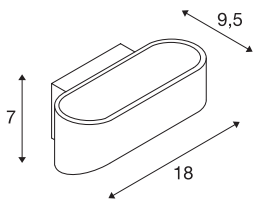

ASSO

wall light, LED, 2000K-3000K Dim to Warm, white

The distinctive LED UP/DOWN recessed wall light ASSO LED is equipped with two ultra-modern, powerful COB LEDs which emit light indirectly. Thus it is ideal for glare-free lighting of stairs, staircases and rooms. The lighting atmosphere can be adjusted/dimmed in an uncomplicated way using the dim-to-warm function. Due to the incorporated constant current LED driver, placed within the canopy, the electrical connection is made directly to 230V mains supply. This luminaire contains built-in LED lamps.

TECHNICAL DATA

Item no.:	1000636
Primary nominal voltage	220-240V ~50/60Hz mA/V
Secondary power / secondary voltage	250 mA/V
Width	18.0 cm
Height	7.0 cm
Depth	9.5 cm
Net weight	0.7 kg
Gross weight	0.849 kg
IP Code	IP 20
Safety class	I
Assembly	Surface
Assembly details	Wall
Dimming technology	trailing edge
Wattage	12 W
Lumen	700 lm
Colour temperature	2000-3000 Kelvin
Color	white
CRI	>90
Binning	6
LXXBXX data	70/50
Service life	30000 h
BIG WHITE Page	223