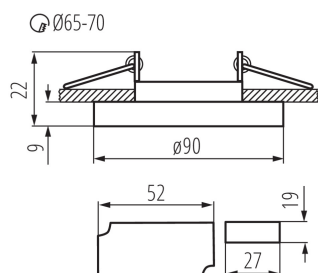

Ceiling-mounted spotlight fitting

5905339244161

Kanlux SOREN are glass holders whose additional asset is the colourful, decorative LED strip lighting up the glass base of the holder.

GENERAL DATA:

Colour: silver

Necessity of using self-shielding lamps: yes

Place of assembly: Recessed mount in the ceiling

Place of application: Indoors

Minimum distance from the illuminated object: 0,5m

Replaceable light source: yes

Light source included: no

Height [mm]: 22

Diameter [mm]: 90

Assembly hole [mm]: Ø65-70

Integrated LED light source: yes

TECHNICAL DATA:

Rated voltage [V]: 220-240 AC

Rated frequency [Hz]: 50/60

Maximum power [W]: max 20

Rated power (LED) [W]: 3,6

Light source: PAR16

Diode type: LED SMD

Colour temperature: cold white

Colour temperature [K]: 6500

Cap: GU10

Service life [h]: 20000

Number of on/off cycles: ≥15000

Ambient temperature range to which the product can be exposed: 5÷25

The fixture is adapted to the light sources of the following energy classes: A++,A+,A,B,C,D,E

Enclosure material: glass

Connection type: Bolt terminal block

Range of sections of wires used [mm²]: 0,75÷2,5

The fixture set includes built-in LED's with the following energy classes: A++,A+,A

Lighting-fixture angle regulation: none

IP class: 20

LOGISTIC DATA:

Unit of measurement: unit

Packaging method: 50

Number of units in the secondary packaging: 1