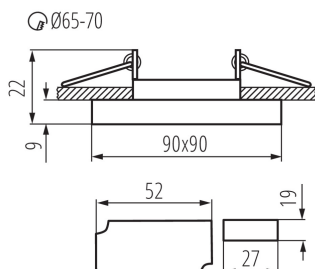

Ceiling-mounted spotlight fitting

5905339244147

Kanlux SOREN are glass holders whose additional asset is the colourful, decorative LED strip lighting up the glass base of the holder.

GENERAL DATA:

Colour: silver

Necessity of using self-shielding lamps: yes

Place of assembly: Recessed mount in the ceiling

Place of application: Indoors

Minimum distance from the illuminated object: 0,5m

Replaceable light source: yes

Light source included: no

Length [mm]: 90

Width [mm]: 90

Height [mm]: 22

Assembly hole [mm]: Ø65-70

Integrated LED light source: yes

TECHNICAL DATA:

Rated voltage [V]: 220-240 AC

Rated frequency [Hz]: 50/60

Maximum power [W]: max 20

Rated power (LED) [W]: 3,6

Light source: PAR16

Diode type: LED SMD

Colour temperature: blue

Cap: GU10

Service life [h]: 20000

Number of on/off cycles: ≥15000

Ambient temperature range to which the product can be exposed: 5÷25

The fixture is adapted to the light sources of the following energy classes: A++,A+,A,B,C,D,E

Enclosure material: glass

Connection type: Bolt terminal block

Range of sections of wires used [mm²]: 0,75÷2,5

The fixture set includes built-in LED's with the following energy classes: A++,A+,A

Lighting-fixture angle regulation: none

IP class: 20

LOGISTIC DATA:

Unit of measurement: unit

Packaging method: 50

Number of units in the secondary packaging: 1