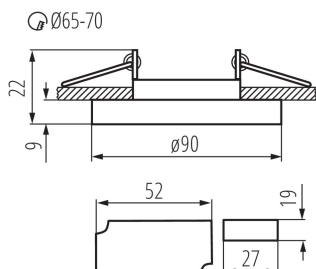

24410 SOREN O-SR WW

Ceiling-mounted spotlight fitting

5905339244109

Kanlux SOREN are glass holders whose additional asset is the colourful, decorative LED strip lighting up the glass base of the holder.

GENERAL DATA:

Colour: silver

Necessity of using self-shielding lamps: yes

Place of assembly: Recessed mount in the ceiling

Place of application: Indoors

Minimum distance from the illuminated object: 0,5m

Replaceable light source: yes

Light source included: no

Height [mm]: 22

Diameter [mm]: 90

Assembly hole [mm]: Ø65-70

Integrated LED light source: yes

TECHNICAL DATA:

Rated voltage [V]: 220-240 AC

Rated frequency [Hz]: 50/60

Maximum power [W]: max 20

Rated power (LED) [W]: 3,6

Light source: PAR16

Diode type: LED SMD

Colour temperature: Warm white

Colour temperature [K]: 3000

Cap: GU10

Service life [h]: 20000

Number of on/off cycles: ≥15000

Ambient temperature range to which the product can be exposed: 5÷25

The fixture is adapted to the light sources of the following energy classes: A++,A+,A,B,C,D,E

Enclosure material: glass

Connection type: Bolt terminal block

Range of sections of wires used [mm²]: 0,75÷2,5

The fixture set includes built-in LED's with the following energy classes: A++,A+,A

Lighting-fixture angle regulation: none

IP class: 20

LOGISTIC DATA:

Unit of measurement: unit

Packaging method: 50

Number of units in the secondary packaging: 1