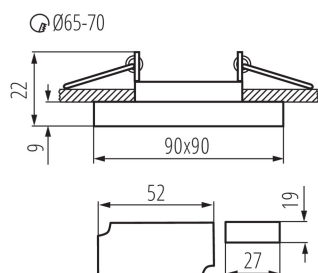

Ceiling-mounted spotlight fitting

5905339244178

Kanlux SOREN are glass holders whose additional asset is the colourful, decorative LED strip lighting up the glass base of the holder.

GENERAL DATA:

Colour: silver

Necessity of using self-shielding lamps: yes

Place of assembly: Recessed mount in the ceiling

Place of application: Indoors

Minimum distance from the illuminated object: 0,5m

Replaceable light source: yes

Light source included: no

Length [mm]: 90

Width [mm]: 90

Height [mm]: 22

Assembly hole [mm]: Ø65-70

Integrated LED light source: yes

TECHNICAL DATA:

Rated voltage [V]: 220-240 AC

Rated frequency [Hz]: 50/60

Maximum power [W]: max 20

Rated power (LED) [W]: 3,6

Light source: PAR16

Diode type: LED SMD

Colour temperature: cold white

Colour temperature [K]: 6500

Cap: GU10

Service life [h]: 20000

Number of on/off cycles: ≥15000

Ambient temperature range to which the product can be exposed: 5÷25

The fixture is adapted to the light sources of the following energy classes: A++,A+,A,B,C,D,E

Enclosure material: glass

Connection type: Bolt terminal block

Range of sections of wires used [mm²]: 0,75÷2,5

The fixture set includes built-in LED's with the following energy classes: A++,A+,A

Lighting-fixture angle regulation: none

IP class: 20

LOGISTIC DATA:

Unit of measurement: unit

Packaging method: 50