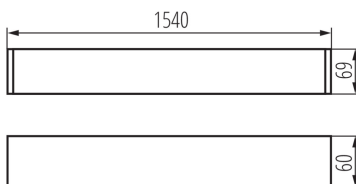

28456 AL 4LED 150-MPR-B

T8 LED tube linear fittings

5905339284563

GENERAL DATA:

Colour: black

Place of assembly: for suspension on the ceiling

Place of application: Indoors

Minimum distance from the illuminated object: 0,5m

Replaceable light source: yes

Light source included: no

Fixture lighting direction: down

Power supply of T8 LED fluorescent lamps: Unilateral

Length [mm]: 1540

Width [mm]: 60

Height [mm]: 69

TECHNICAL DATA:

Shade type: microprismatic

The fixture is adapted to the light sources of the following energy classes: A++,A+,A

Enclosure material: aluminum alloy

Connection type: Self-clamping block

Range of sections of wires used [mm²]: 1,5÷2,5

IP class: 20

LOGISTIC DATA:

Unit of measurement: unit

Packaging method: 1

Number of units in the secondary packaging: 1

Number of units in the packaging: 1

Net unit weight [g]: 2180

Grammage [g]: 2630