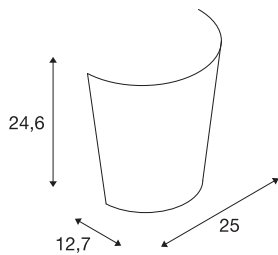

BASKET

wall light, A60, frosted glass, max. 60W

Classically elegant recessed wall light. The design of BASKET describes a frosted glass shade which surrounds the socket including the mounting plate and thereby hides them from the viewer. Thus, the luminaire appears as a stand-alone glass basket. As we chose a standard E27 socket, hence the connection can be made directly from 230V mains supply. Furthermore, this results in the possibility of choosing energy-saving or LED light sources.

TECHNICAL DATA

Item no.:	151591
Socket	E27
Number of sockets	1
Lamps included	0
Primary nominal voltage	230V ~50Hz mA/V
Width	25.0 cm
Height	24.6 cm
Depth	12.7 cm
Net weight	1.018 kg
Gross weight	1.35 kg
IP Code	IP 20
Safety class	I
Assembly	Surface
Assembly details	Wall
Wattage	60 W
Color	white
BIG WHITE Page	199