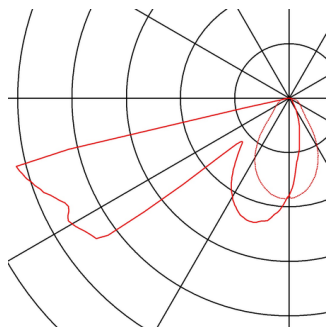

## FRAME CURVE

recessed fitting, LED, 3000K, square, silver-grey, incl. leaf springs

With our FRAME series we offer you a lighting solution for recessed wall and ceiling installation with minimum space requirements. The LED version is equipped with a durable diode and available in either pure white or warm white light colour. To operate, the FRAME CURVE needs a suitable constant current driver rated at 350mA. The optional accessory includes a connector strip for simplified wiring in addition to the mounting box and flush-mount frame. This luminaire contains built-in LED lamps.

## TECHNICAL DATA

Item no.:	111292
Lamps included	0
Secondary power / secondary voltage	350 mA/V
Width	9.0 cm
Height	9.0 cm
Depth	4.0 cm
Installation length	8.1 cm
Installation width	6.9 cm
Installation depth	4.5 cm
Net weight	0.158 kg
Gross weight	0.219 kg
IP Code	IP 20
Safety class	III
Assembly	Recessed
Assembly details	Wall
Wattage	1 W
Lumen	60 lm
Colour temperature	3000 Kelvin
Color	grey
CRI	>90
LXXBXX data	70/50
Service life	30000 h