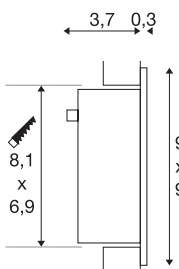

## FRAME CURVE

recessed fitting, LED, 3000K, square, silver-grey, incl. leaf springs

With our FRAME series we offer you a lighting solution for recessed wall and ceiling installation with minimum space requirements. The LED version is equipped with a durable diode and available in either pure white or warm white light colour. To operate, the FRAME CURVE needs a suitable constant current driver rated at 350mA. The optional accessory includes a connector strip for simplified wiring in addition to the mounting box and flush-mount frame. This luminaire contains built-in LED lamps.

## TECHNICAL DATA

Item no.:	111292
Lamps included	0
Secondary power / secondary voltage	350 mA/V
Width	9.0 cm
Height	9.0 cm
Depth	4.0 cm
Installation length	8.1 cm
Installation width	6.9 cm
Installation depth	4.5 cm
Net weight	0.158 kg
Gross weight	0.219 kg
IP Code	IP 20
Safety class	III
Assembly	Recessed
Assembly details	Wall
Wattage	1 W
Lumen	60 lm
Colour temperature	3000 Kelvin
Color	grey
CRI	>90
LXXBXX data	70/50
Service life	30000 h

## Accessories

111850	MULTIWAY CONNECTOR , 3 outputs with two bridges, black, max. 350mA
111861	CABLE EXTENSION , for items with a 350mA plug, 1 m
112780	FLUSH-MOUNTED FRAME , for FRAME BASIC, FLAT FRAME BASIC, FLAT FRAME CURVE and FRAME CURVE
112781	MOUNTING BOX for FRAME BASIC , FLAT FRAME BASIC, FLAT FRAME CURVE and FRAME CURVE
464107	LED DRIVER , 3VA, 350mA, with AMP plug, incl. strain relief