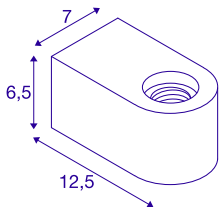

## FITU CUBE WL

## TECHNICAL DATA

Item no.:	1004739
Socket	E27
Lamp	LED E27
Number of sockets	1
Primary nominal voltage	220-240V ~50/60Hz mA/V
Length	12.5 cm
Width	7.0 cm
Height	6.5 cm
Net weight	0.51 kg
Gross weight	0.546 kg
IP Code	IP 20
Safety class	I
Assembly	Surface
Assembly details	Wall
Wattage	20 W
Color	white
BIG WHITE Page	196