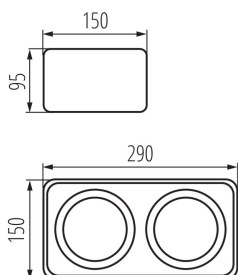

33272 TUBEO ES 250-B

Ceiling-mounted spotlight fitting

5905339332721

DESIGN
GN
unique

Kanlux TUBEO ES are surface-mounted luminaires that allow us to direct light in any direction thanks to two-axis adjustment. It is a fixture that is characterized by above-average aesthetics and excellent finish quality. In addition, these luminaires will include elegant and efficient light sources ES-111. Kanlux TUBEO ES will find use in places - such as showrooms or boutiques, but also in our homes. Here you need to highlight the unique shape (rounded corners), which adds a setting of subtlety. The luminaires are available in two colors - matt white and black.

GENERAL DATA:

Colour: black

Place of assembly: ceiling mounted

Place of application: Indoors

Minimum distance from the illuminated object: 0,5m

Replaceable light source: yes

The product is not suitable to be covered with a heat-insulating material: yes

Light source included: no

Length [mm]: 290

Width [mm]: 150

Height [mm]: 95

TECHNICAL DATA:

Rated voltage [V]: 220-240 AC

Rated frequency [Hz]: 50

Maximum power [W]: 2 x max 25

Class of protection against electric shock: II

Light source: ES-111

Cap: GU10

Ambient temperature range to which the product can be exposed: 5÷25

The fixture is adapted to the light sources of the following energy classes: A++,A+,A

Enclosure material: aluminum alloy

Connection type: Bolt terminal block

Range of sections of wires used [mm²]: 0,75÷1,5

Lighting-fixture angle regulation: in two axes

Lighting-fixture angle regulation [°]: 20/20

IP class: 20

LOGISTIC DATA:

Unit of measurement: unit

Packaging method: 10

Number of units in the secondary packaging: 1

Number of units in the packaging: 10

Net unit weight [g]: 1226