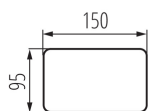

Ceiling-mounted spotlight fitting

5905339332707

DESIGN
GN
unique

Kanlux TUBEO ES are surface-mounted luminaires that allow us to direct light in any direction thanks to two-axis adjustment. It is a fixture that is characterized by above-average aesthetics and excellent finish quality. In addition, these luminaires will include elegant and efficient light sources ES-111. Kanlux TUBEO ES will find use in places - such as showrooms or boutiques, but also in our homes. Here you need to highlight the unique shape (rounded corners), which adds a setting of subtlety. The luminaires are available in two colors - matt white and black.

GENERAL DATA:

Colour: white

Place of assembly: ceiling mounted

Place of application: Indoors

Minimum distance from the illuminated object: 0,5m

Replaceable light source: yes

The product is not suitable to be covered with a heat-insulating material: yes

Light source included: no

Length [mm]: 150

Width [mm]: 150

Height [mm]: 95

TECHNICAL DATA:

Rated voltage [V]: 220-240 AC

Rated frequency [Hz]: 50

Maximum power [W]: max 25

Class of protection against electric shock: II

Light source: ES-111

Cap: GU10

Ambient temperature range to which the product can be exposed: 5÷25

The fixture is adapted to the light sources of the following energy classes: A++,A+,A

Enclosure material: aluminum alloy

Connection type: Bolt terminal block

Range of sections of wires used [mm²]: 0,75÷1,5

Lighting-fixture angle regulation: in two axes

Lighting-fixture angle regulation [°]: 20/20

IP class: 20

LOGISTIC DATA:

Unit of measurement: unit

Packaging method: 20

Number of units in the secondary packaging: 1

Number of units in the packaging: 20

Net unit weight [g]: 738