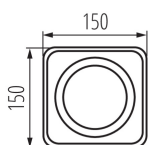

Ceiling-mounted spotlight fitting

5905339332707

DESIGN
GN
unique

Kanlux TUBEO ES are surface-mounted luminaires that allow us to direct light in any direction thanks to two-axis adjustment. It is a fixture that is characterized by above-average aesthetics and excellent finish quality. In addition, these luminaires will include elegant and efficient light sources ES-111. Kanlux TUBEO ES will find use in places - such as showrooms or boutiques, but also in our homes. Here you need to highlight the unique shape (rounded corners), which adds a setting of subtlety. The luminaires are available in two colors - matt white and black.

GENERAL DATA:

Colour: white

Place of assembly: ceiling mounted

Place of application: Indoors

Minimum distance from the illuminated object: 0,5m

Replaceable light source: yes

The product is not suitable to be covered with a heat-insulating material: yes

Light source included: no

Length [mm]: 150

Width [mm]: 150

Height [mm]: 95

TECHNICAL DATA:

Rated voltage [V]: 220-240 AC

Rated frequency [Hz]: 50

Maximum power [W]: max 25

Class of protection against electric shock: II

Light source: ES-111

Cap: GU10

Ambient temperature range to which the product can be exposed: 5÷25

The fixture is adapted to the light sources of the following energy classes: A++,A+,A

Enclosure material: aluminum alloy

Connection type: Bolt terminal block

Range of sections of wires used [mm²]: 0,75÷1,5

Lighting-fixture angle regulation: in two axes

Lighting-fixture angle regulation [°]: 20/20

IP class: 20

LOGISTIC DATA:

Unit of measurement: unit

Packaging method: 20

Number of units in the secondary packaging: 1

Number of units in the packaging: 20

Net unit weight [g]: 738