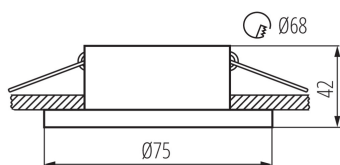

29142 SIMEN DSO G/W

Ring for spotlight fittings

5905339291424

Kanlux SIMEN DSO is a fixture which consists of two parts - ring, and body. Our range includes permanent colour sets in classic black and white, and fixtures with silver and gold elements, which will fit in with your interior, where they will become a visible decoration. You can also replace individual elements with other Kanlux SIMEN DSO fixture sets you already have.

GENERAL DATA:

Colour: gold / white

Necessity of using self-shielding lamps: yes

Place of assembly: Recessed mount in the ceiling

Place of application: Indoors

Minimum distance from the illuminated object: 0,5m

Decorative ring without a ceramic frame: yes

Replaceable light source: yes

The product is not suitable to be covered with a heat-insulating material: yes

Light source included: no

Height [mm]: 42

Diameter [mm]: 75