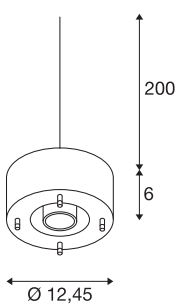

PARA DOME E27

PD, indoor pendant, black, max. 150W

The PARA DOME pendant has been designed for the technical, industrial area which is reflected both in its shape and its lighting technical attributes. The luminaire is fitted with an E27 lamp holder to take matching conventional and energy-saving lamps. We also offer suitable LED alternatives and mixed-light lamps. Designed for total power consumption of 150W, the PARA DOME is perfect for use as general lighting and is available painted in silver-grey, black or white. The luminaire can be adjusted exactly in accordance with requirements via the reflectors, which are available separately. The PARA DOME pendant is ready for direct connection to the 230V mains voltage supply.

TECHNICAL DATA

Item no.:	1002053
Socket	E27
Number of sockets	1
Lamps included	0
Primary nominal voltage	230V ~50Hz mA/V
Height	6.0 cm
Diameter	12.45 cm
Net weight	0.706 kg
Gross weight	0.877 kg
IP Code	IP 20
Safety class	I
Assembly	Surface
Assembly details	Ceiling with Acc.
Wattage	150 W
Color	black
BIG WHITE Page	181