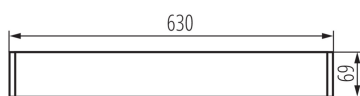

### GENERAL DATA:

**Colour:** silver

**Place of assembly:** for suspension on the ceiling

**Place of application:** Indoors

**Minimum distance from the illuminated object:** 0,5m

**Replaceable light source:** yes