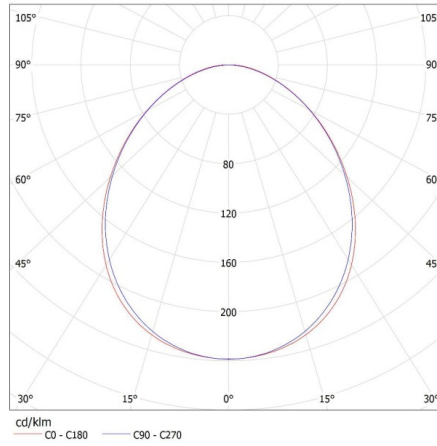

KANLUX S.A. (kat 27412) ALIN 4LED 1X60-SR + GLASSv3 / LDC (Polar)