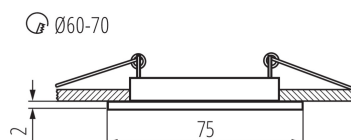

25990 NAVI CTX-DS10-B

Ceiling-mounted spotlight fitting

5905339259905

Kanlux NAVI is a family of simple in their form, diverse spot-beam holders with very broad possibilities of use.

GENERAL DATA:

Colour: black matt

Necessity of using self-shielding lamps: yes

Place of assembly: Recessed mount in the ceiling

Place of application: Indoors

Minimum distance from the illuminated object: 0,5m

Replaceable light source: yes

The product is not suitable to be installed on a normally flammable surface: >35W

The product is not suitable to be covered with a heat-insulating material: yes

Light source included: no

Height [mm]: 26

Diameter [mm]: 75

Assembly hole [mm]: Ø60-70

Wire length [m]: 0.12

TECHNICAL DATA:

Rated voltage [V]: 12 AC; 12 DC

Maximum power [W]: max 50

Class of protection against electric shock: III

Light source: MR16

Cap: Gx5,3

Ambient temperature range to which the product can be exposed: 5÷25

The fixture is adapted to the light sources of the following energy classes: A++,A+,A,B,C,D,E

Enclosure material: aluminum alloy

Connection type: Free cable ends

Wire diameter [mm²]: 0.75

Lighting-fixture angle regulation: none

IP class: 20

LOGISTIC DATA:

Unit of measurement: unit

Packaging method: 50

Number of units in the secondary packaging: 1

Number of units in the packaging: 50

Net unit weight [g]: 46

Grammage [g]: 71.8

Length of a unit pack [cm]: 9

Width of a unit pack [cm]: 4.5