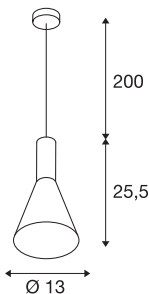

## PHELIA pendant

TC-(D,H,T,Q)SE, black, Ø/H 13/25.5 cm, max. 23W

The conical shaped PHELIA high-voltage pendant offers an abundance of variations. The black luminaire features a round ceiling plate. With its in-built E27 socket, the luminaire is suitable for both LED and energy-saving lamps. The luminaire has a pendant length of 200 cm.

## TECHNICAL DATA

Item no.:	133330
Socket	E27
Number of sockets	1
Lamps included	0
Primary nominal voltage	230V ~50/60Hz mA/V
Pendant length	200.0 cm
Height	25.5 cm
Diameter	13.0 cm
Net weight	0.567 kg
Gross weight	0.777 kg
IP Code	IP 20
Safety class	I
Assembly	Surface
Assembly details	Ceiling
Wattage	23 W
Color	black
Maximum ambient temperature	35 °C
BIG WHITE Page	114