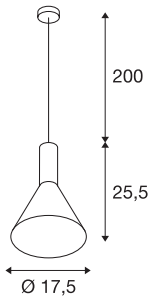

PHELIA pendant

TC-(D,H,T,Q)SE, black, Ø/H 17.5/25.5 cm, max. 23W

The conical shaped PHELIA high-voltage pendant offers an abundance of variations. The black luminaire features a round ceiling plate. With its in-built E27 socket, the luminaire is suitable for both LED and energy-saving lamps. The luminaire has a pendant length of 200 cm.

TECHNICAL DATA

Item no.:	133300
Socket	E27
Number of sockets	1
Lamps included	0
Primary nominal voltage	230V ~50/60Hz mA/V
Pendant length	200.0 cm
Height	25.5 cm
Diameter	17.5 cm
Net weight	0.588 kg
Gross weight	0.862 kg
IP Code	IP 20
Safety class	I
Assembly	Surface
Assembly details	Ceiling
Wattage	23 W
Color	black
Maximum ambient temperature	35 °C
BIG WHITE Page	115