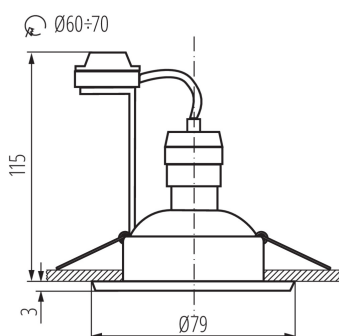

Ceiling-mounted spotlight fitting

5905339073723

Kanlux TESON are simple eyes which will light up each room. You can choose a source of light and a version of the holder on your own - with adjustment or immovable.

### GENERAL DATA:

**Colour:** aluminium  
**Necessity of using self-shielding lamps:** yes  
**Place of assembly:** Recessed mount in the ceiling  
**Place of application:** Indoors  
**Minimum distance from the illuminated object:** 0,5m  
**Replaceable light source:** yes  
**The product is not suitable to be installed on a normally flammable surface:** >35W  
**The product is not suitable to be covered with a heat-insulating material:** yes  
**Light source included:** no  
**Height [mm]:** 24  
**Diameter [mm]:** 79  
**Assembly hole [mm]:** Ø60-70

### TECHNICAL DATA:

**Rated voltage [V]:** 220-240 AC  
**Rated frequency [Hz]:** 50/60  
**Maximum power [W]:** max 50  
**Class of protection against electric shock:** II  
**Light source:** PAR16  
**Cap:** GU10  
**Ambient temperature range to which the product can be exposed:** 5÷25  
**The fixture is adapted to the light sources of the following energy classes:** A++,A+,A,B,C,D,E  
**Enclosure material:** aluminum alloy  
**Connection type:** Bolt terminal block  
**Range of sections of wires used [mm<sup>2</sup>]:** 0,75÷2,5  
**Lighting-fixture angle regulation:** none  
**IP class:** 20