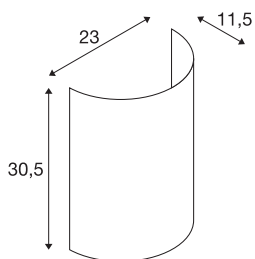

FENDA half shade

beige

FENDA light shade in modern colours for the FENDA Basis wall light 1001272

TECHNICAL DATA

Item no.:	1001276
Width	23.0 cm
Height	30.5 cm
Depth	11.5 cm
Net weight	0.231 kg
Gross weight	0.567 kg
IP Code	IP 20
Assembly	Surface
Assembly details	Wall with Acc.
Color	beige
BIG WHITE Page	202