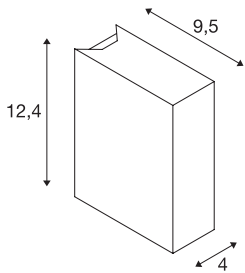

QUAD 2

wall light, LED, 3000K, IP44, square, up/down, white, 6W

The QUAD 2 wall light is available in several colours, and fitted with a powerful, warm white LEDs. The two oppositely arranged light sources create two similar light beams (UP/DOWN). The electrical connection of the aluminium luminaire is made directly to the 230V mains supply using the built-in driver. Thanks to its IP44 protection class, the luminaire is suitable for outdoor use.

TECHNICAL DATA

Item no.:	232471
Lamps included	0
Number of different light outlets	2
Primary nominal voltage	200-240V ~50/60Hz mA/V
Secondary power / secondary voltage	700 mA/V
Width	4.0 cm
Height	12.4 cm
Depth	9.5 cm
Net weight	0.647 kg
Gross weight	0.7 kg
IP Code	IP 44
Safety class	I
Assembly	Surface
Assembly details	Wall
Wattage	6.8 W
Lumen	175 lm
Colour temperature	3000 Kelvin
Beam angle	60 °
Color	white
CRI	>80
LXXBXX data	70/50
Service life	30000 h