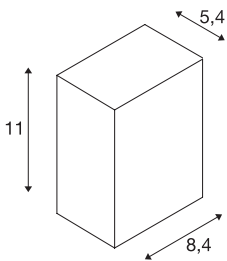

QUAD 1 XL

wall light, LED, 3000K, IP44, square, anthracite, 3.2W

The QUAD 1 XL wall light is available in several colours, and fitted with a powerful, warm white LED. The electrical connection of the aluminium luminaire is made directly to the 230V mains supply using the built-in driver. Thanks to its IP44 protection class, the luminaire is suitable for outdoor use.

TECHNICAL DATA

Item no.:	232435
Lamps included	0
Number of different light outlets	1
Primary nominal voltage	100-277V ~50/60Hz mA/V
Secondary power / secondary voltage	350 mA/V
Width	8.4 cm
Height	11.0 cm
Depth	5.4 cm
Net weight	0.64 kg
Gross weight	0.683 kg
IP Code	IP 44
Safety class	I
Assembly	Surface
Assembly details	Wall
Wattage	4.5 W
Lumen	260 lm
Colour temperature	3000 Kelvin
Beam angle	110 °
Color	anthracite
CRI	>80
Binning	6
LXXBXX data	70/50