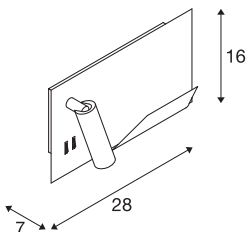

SOMNILA SPOT

indoor LED surface-mounted wall light 3000K white
version left incl. USB connection

Developed as an ideal bedside or reading light, the SOMNILA light series provides an innovative and user-friendly luminaire concept. The elegant surface-mounted wall light is made from white or black coated aluminium and impresses with its professionally manufactured mechanics, combined with modern LED technology. Equipped with a USB connection and the necessary Smartphone holder, the luminaire provides real added value. The spotlight can be individually directed, therefore providing ideal and accurate illumination. The second light source is used for general lighting. If necessary, the two light sources of the luminaire, which are separated by the built-in switch, can be switched separately. The luminaires are available in versions for left-hand and right-hand mounting so that they can be perfectly integrated in the room. The luminaire includes built-in LED lamps.

TECHNICAL DATA

Item no.:	1003457
Primary nominal voltage	100-240V ~50/60Hz mA/V
Secondary power / secondary voltage	12 mA/V
Vertical tilting range	90 °
Horizontal rotation range	350 °
Width	28.0 cm
Height	16.0 cm
Depth	7.0 cm
Net weight	1.443 kg
Gross weight	1.957 kg
Safety class	I
Assembly	Surface
Assembly details	Wall
Wattage	13 W
Lumen	770 lm
Colour temperature	3000 Kelvin
Beam angle	110 °
Color	white
CRI	>90
Binning	3
Binning 2	3
LXXBXX data	70/50