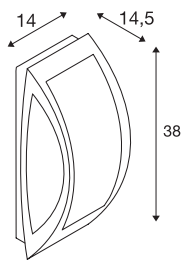

## TECHNICAL DATA

Item no.:	230445
Socket	E27
Number of sockets	1
Lamps included	0
Primary nominal voltage	230V ~50Hz mA/V
Width	14.0 cm
Height	38.0 cm
Depth	14.5 cm
Net weight	1.296 kg
Gross weight	1.503 kg
IP Code	IP 54
Safety class	I
Assembly	Surface
Assembly details	Ceiling,Wall
Wattage	25 W
Color	anthracite
BIG WHITE Page	651