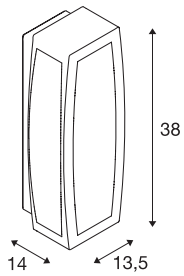

MERIDIAN BOX

outdoor wall light, TC-(D,H,T,Q)SE, IP54, silver-grey, max. 20W

Aluminium-made wall and ceiling light of the MERIDIAN series with opal PC light surface. Available in different colour versions, its IP54 rating makes MERIDIAN suitable for outdoor use. The electrical connection is made directly to 230V mains supply. The MERIDIAN series further includes alternative wall luminaires in various designs.

TECHNICAL DATA

Item no.:	230044
Socket	E27
Number of sockets	1
Lamps included	0
Primary nominal voltage	230V ~50Hz mA/V
Width	13.5 cm
Height	38.0 cm
Depth	14.0 cm
Net weight	1.665 kg
Gross weight	1.89 kg
IP Code	IP 54
Safety class	I
Assembly	Surface
Assembly details	Ceiling, Wall
Wattage	25 W
Color	grey
BIG WHITE Page	655