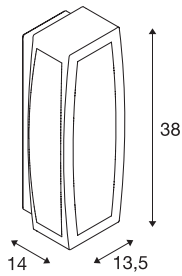

MERIDIAN BOX

outdoor wall light, TC-(D,H,T,Q)SE, IP54, anthracite, max. 20W

Aluminium-made wall and ceiling light of the MERIDIAN series with opal PC light surface. Available in different colour versions, its IP54 rating makes MERIDIAN suitable for outdoor use. The electrical connection is made directly to 230V mains supply. The MERIDIAN series further includes alternative wall luminaires in various designs.

TECHNICAL DATA

Item no.:	230045
Socket	E27
Number of sockets	1
Lamps included	0
Primary nominal voltage	230V ~50Hz mA/V
Width	13.5 cm
Height	38.0 cm
Depth	14.0 cm
Net weight	1.67 kg
Gross weight	1.849 kg
IP Code	IP 54
Safety class	I
Assembly	Surface
Assembly details	Ceiling,Wall
Wattage	25 W
Color	anthracite
BIG WHITE Page	655