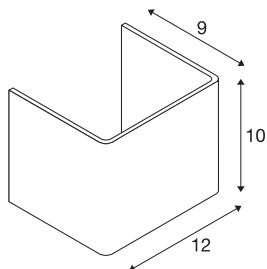

## MANA

lamp shade, aluminium, polished aluminium, L/H/T  
12/10/9 cm

MANA lamp shade 12 made of aluminium, 120 mm in length and 100 mm high in polished aluminium.

## TECHNICAL DATA

Item no.:	1000619
Length	12.0 cm
Height	10.0 cm
Depth	9.0 cm
Net weight	0.298 kg
Gross weight	0.438 kg
IP Code	IP 20
Color	aluminium
BIG WHITE Page	205

**Notes**

---

---

---

---

---