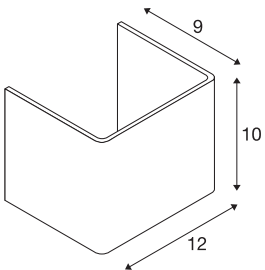

## MANA

lamp shade, wood, grey/brown, L/H/T 12/10/9 cm

MANA lamp shade 12 made of wood, 120 mm in length and 100 mm high in grey/brown.

## TECHNICAL DATA

Item no.:	1000616
Length	12.0 cm
Height	10.0 cm
Depth	9.0 cm
Net weight	0.109 kg
Gross weight	0.229 kg
IP Code	IP 20
Color	grey
BIG WHITE Page	205

**Notes**

---

---

---

---

---