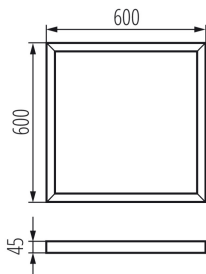

27613 ADTR 6060 W

BRAVO surface-mounted frame

5905339276131

GENERAL DATA:

Colour: white

Place of assembly: ceiling mounted

Length [mm]: 600

Width [mm]: 600

Height [mm]: 45

TECHNICAL DATA:

Material: steel

LOGISTIC DATA:

Unit of measurement: unit

Packaging method: 1

Number of units in the secondary packaging: 1

Number of units in the packaging: 1

Net unit weight [g]: 1150

Grammage [g]: 1580

Length of a unit pack [cm]: 66

Width of a unit pack [cm]: 61

Height of a unit pack [cm]: 5.5

Weight of a cardboard box [kg]: 1.58

Width of a cardboard box [cm]: 61

Height of a cardboard box [cm]: 5.5

Length of a cardboard box [cm]: 66

Volume of a cardboard box [m³]: 0.022143