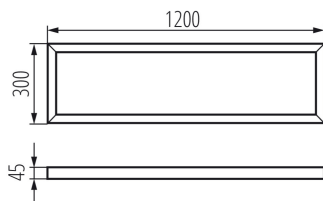

27611 ADTR 12030 W

BRAVO surface-mounted frame

5905339276117

GENERAL DATA:

Colour: white

Place of assembly: ceiling mounted

Length [mm]: 1200

Width [mm]: 300

Height [mm]: 45

TECHNICAL DATA:

Material: steel

LOGISTIC DATA:

Unit of measurement: unit

Packaging method: 1

Number of units in the secondary packaging: 1

Number of units in the packaging: 1

Net unit weight [g]: 1460

Grammage [g]: 1870

Length of a unit pack [cm]: 123

Width of a unit pack [cm]: 32.5

Height of a unit pack [cm]: 5.5

Weight of a cardboard box [kg]: 1.87

Width of a cardboard box [cm]: 32.5

Height of a cardboard box [cm]: 5.5

Length of a cardboard box [cm]: 123

Volume of a cardboard box [m³]: 0.021986