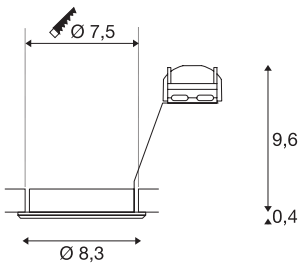

PIKA

recessed ceiling light, QPAR51, swivelling, white, max. 50W

The swivelling high-voltage recessed fitting PIKA QPAR51 is available with a white, chrome, brass or silver-grey housing, and allows the desired beam angle to be individually directed. PIKA is a modern spotlight for extraordinary lighting. The electrical connection is made directly to the 230V mains supply.

TECHNICAL DATA

Item no.:	1000718
Socket	GU10
Lamp	QPAR51
Number of sockets	1
Lamps included	0
Primary nominal voltage	230V ~50Hz mA/V
Tilt range	30 °
Height	10.0 cm
Diameter	8.3 cm
Installation diameter	7.5 cm
Installation depth	10.0 cm
Net weight	0.156 kg
Gross weight	0.196 kg
IP Code	IP 20
Safety class	II
Assembly	Recessed
Assembly details	Ceiling
Number of through-wires	10
Wattage	50 W
Color	white
BIG WHITE Page	397