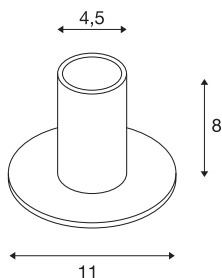

FITU TL

indoor table lamp, white, E27, max. 10W

The FITU table lamp is available in various colours and is from our MIX & MATCH system. The FITU product family impresses with its wide variety of application possibilities. Thanks to the fitted E27 socket, the luminaire is suitable for LED and energy-saving lamps. The electrical connection is made directly to the 230V mains supply.

TECHNICAL DATA

Item no.:	1001677
Socket	E27
Number of sockets	1
Primary nominal voltage	220-240V ~50/60Hz mA/V
Height	8.0 cm
Diameter	11.0 cm
Net weight	0.325 kg
Gross weight	0.462 kg
IP Code	IP 20
Safety class	II
Impact resistance class	IK03
Impact resistance	0,3499999999999998 Joule
Assembly	Mobile
Wattage	10 W
Color	white
Maximum ambient temperature	30 °C
BIG WHITE Page	70