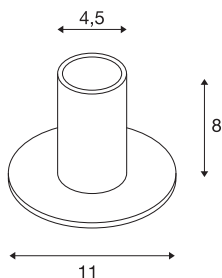

FITU TL

indoor table lamp, aluminium brushed, E27, max. 10W

The FITU table lamp is available in various colours and is from our MIX & MATCH system. The FITU product family impresses with its wide variety of application possibilities. Thanks to the fitted E27 socket, the luminaire is suitable for LED and energy-saving lamps. The electrical connection is made directly to the 230V mains supply.

TECHNICAL DATA

Item no.:	1001678
Socket	E27
Number of sockets	1
Primary nominal voltage	220-240V ~50/60Hz mA/V
Height	8.0 cm
Diameter	11.0 cm
Net weight	0.319 kg
Gross weight	0.457 kg
IP Code	IP 20
Safety class	II
Impact resistance class	IK03
Impact resistance	0,3499999999999998 Joule
Assembly	Mobile
Wattage	10 W
Color	aluminium
Maximum ambient temperature	30 °C
BIG WHITE Page	70