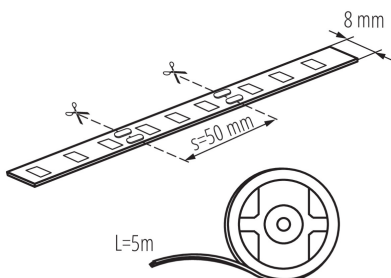

24518 LEDS-B 4.8W/M IP00-CW

LED tape

5905339245182

Kanlux LEDS-B are modern strips of decorative character. Perfect for home use where they can create unique arrangements limited by our imagination only. They are characterised by high flexibility, good adhesion and high durability. Depending on the place in which we want to add more light or which we wish to highlight, we can choose the light colour suiting our preferences.

GENERAL DATA:

Place of application: Indoors

Minimum distance from the illuminated object: 0,1m

Length [mm]: 5000

Width [mm]: 8

TECHNICAL DATA:

Rated voltage [V]: 12 DC

Rated power [W]: 1m = 4,8

Length of a unit pack [cm]: 20.5

Width of a unit pack [cm]: 1

Height of a unit pack [cm]: 22.5

Weight of a cardboard box [kg]: 6.3

Width of a cardboard box [cm]: 32

LED tape

Kanlux LEDS-B 4.8W/M

W skład oprawy wchodzi wbudowane lampy LED.

19030 CONNECTOR 8 LED band connector, CONNECTOR 8 (19030)

19032 CONNECTOR 8-CP LED band connector, CONNECTOR 8-CP (19032)

19033 CONNECTOR 8-CPC LED band connector, CONNECTOR 8-CPC (19033)