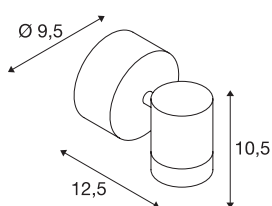

HELIA

outdoor wall light, single-headed, LED, 3000K, IP55, anthracite, tiltable, 8W

The puristic single-headed HELIA wall light consists of a cylindrical aluminium structure and it fitted with one warm-white high-voltage LED. The electrical connection of the luminaire, which comes in white, beige and anthracite, is made directly to the 230V mains supply. With protection class IP55, the floodlight is suitable for outdoor use. This luminaire contains dimmable LED lamps. The lamps in the luminaire cannot be replaced. The HELIA series contains further pendants, wall lights, display lights, path lights and floor stands, and as such can be used universally.

TECHNICAL DATA

Item no.:	233245
Primary nominal voltage	220-240V ~50/60Hz mA/V
Vertical tilting range	90 °
Horizontal rotation range	350 °
Width	9.5 cm
Height	10.5 cm
Depth	12.5 cm
Net weight	0.588 kg
Gross weight	0.72 kg
IP Code	IP 55
Safety class	I
Assembly	Surface
Assembly details	Ceiling, Wall
Dimming technology	Leading edge
Wattage	8 W
Lumen	450 lm
Colour temperature	3000 Kelvin
Beam angle	38 °
Color	anthracite
CRI	>80
LXXBXX data	70/50
Service life	30000 h