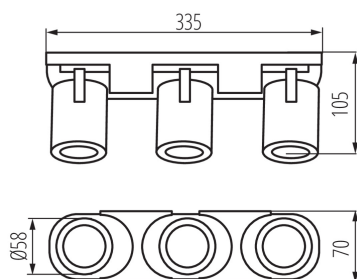

Wall & ceiling lighting fitting

5905339291257

Kanlux LAURIN spotlights provide a very large selection of directional ceiling and wall lamps. The simple and minimalist design can be successfully used in many rooms in the house. Free adjustment of the luminous flux direction is an additional advantage of these fixtures.

GENERAL DATA:

Colour: black

Place of assembly: do nadbudowania na ścianie|do nadbudowania na suficie

Place of application: Indoors

Minimum distance from the illuminated object: 0,5m

Replaceable light source: yes

Light source included: no

Length [mm]: 335

Width [mm]: 70

Height [mm]: 108

TECHNICAL DATA:

Rated voltage [V]: 220-240 AC

Rated frequency [Hz]: 50/60

Maximum power [W]: 3 x max 35

Class of protection against electric shock: I

Light source: PAR16

Cap: GU10

Ambient temperature range to which the product can be exposed: 5÷25

The fixture is adapted to the light sources of the following energy classes: A++,A+,A,B,C,D,E

Enclosure material: aluminum alloy

Connection type: Bolt terminal block

Range of sections of wires used [mm²]: 1÷2,5

The fixture is movable horizontally [°]: 310

The fixture is movable vertically [°]: 90

IP class: 20

LOGISTIC DATA:

Unit of measurement: unit

Packaging method: 10

Number of units in the secondary packaging: 1

Number of units in the packaging: 10

Net unit weight [g]: 810

Grammage [g]: 934

Length of a unit pack [cm]: 11.5

Width of a unit pack [cm]: 7.5