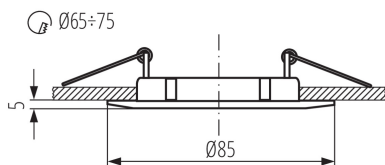

Height [mm]: 25

Diameter [mm]: 85

Assembly hole [mm]: Ø65-75

Wire length [m]: 0.12

TECHNICAL DATA:

Rated voltage [V]: 12 AC; 12 DC

Maximum power [W]: max 50

Class of protection against electric shock: III

Connection type: Free cable ends

Wire diameter [mm²]: 0.75

Lighting-fixture angle regulation: none

IP class: 20

LOGISTIC DATA:

Unit of measurement: unit

Packaging method: 50

Number of units in the secondary packaging: 1

Number of units in the packaging: 50

Net unit weight [g]: 48

Grammage [g]: 76

Length of a unit pack [cm]: 8.5

02583 LUTO CTX-DS02B-C/M

Ceiling-mounted spotlight fitting

Width of a unit pack [cm]: 3.5

Height of a unit pack [cm]: 8.5