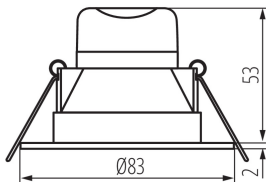

25782 IVIAN LED 4,5W W-NW

LED spotlight fitting, IP44

5905339257826

Kanlux IVIAN LED is a family of downlight type holders. It is characterized by an increased degree of tightness - IP44, which allows using it in bathrooms and rooms with increased humidity. LED SMD diodes are the light source and the casing is made of plastic.

GENERAL DATA:

Colour: white

Place of assembly: Recessed mount in the ceiling

Place of application: Indoors

Minimum distance from the illuminated object: 0,5m

Compatible with a dimmer: no

Replaceable light source: no

The product is not suitable to be covered with a heat-insulating material: yes

Height [mm]: 55

Diameter [mm]: 83

Assembly hole [mm]: Ø65

Integrated LED light source: yes

TECHNICAL DATA:

Rated voltage [V]: 220-240 AC

Rated frequency [Hz]: 50/60

Maximum power [W]: 4,5

Class of protection against electric shock: II

Lampshade material: plastic

Diode type: LED SMD

Luminous flux [lm]: 370

Colour temperature: white

Colour temperature [K]: 4000

Colour uniformity [SDCM]: ≤6

Colour-rendering index Ra: ≥80

Service life [h]: 15000

Number of on/off cycles: ≥25000

Lighting angle [°]: 100

Ambient temperature range to which the product can be exposed: 5÷25

Enclosure material: plastic

Connection type: Terminal block

The fixture set includes built-in LED's with the following energy classes: A++,A+,A

Lamp-heating time [s]: ≤1

Lamp-ignition time [s]: ≤0,5

IP class: 44