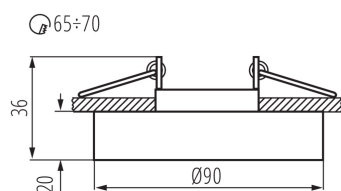

22117 MORTA B CT-DSO50-SR

Ceiling-mounted spotlight fitting

5905339221179

A wide range of the Kanlux MORTA holder models will allow making very original arrangements in each house. Kanlux MORTA meet expectations of everyone that highly values products of high quality, characterized by attractive and original design.

GENERAL DATA:

Colour: silver

Necessity of using self-shielding lamps: yes

Place of assembly: Recessed mount in the ceiling

Place of application: Indoors

Minimum distance from the illuminated object: 0,5m

Replaceable light source: yes

The product is not suitable to be installed on a normally flammable surface: >35W

The product is not suitable to be covered with a heat-insulating material: yes

Light source included: no

Height [mm]: 36

Diameter [mm]: 90

Assembly hole [mm]: Ø65-70

Wire length [m]: 0.12

TECHNICAL DATA:

Rated voltage [V]: 12 AC; 12 DC

Maximum power [W]: max 50

Class of protection against electric shock: III

Light source: MR16

Cap: Gx5,3

Ambient temperature range to which the product can be exposed: 5÷25

The fixture is adapted to the light sources of the following energy classes: A++,A+,A,B,C,D,E

Enclosure material: glass

Connection type: Free cable ends

Wire diameter [mm²]: 0.75

Lighting-fixture angle regulation: none

IP class: 20

LOGISTIC DATA:

Unit of measurement: unit

Packaging method: 30

Number of units in the secondary packaging: 1

Number of units in the packaging: 30

Net unit weight [g]: 210