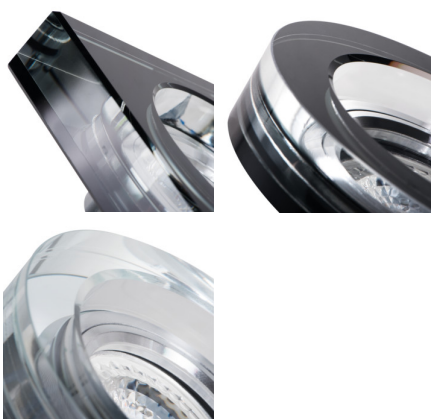

## 22117 MORTA B CT-DSO50-SR

Ceiling-mounted spotlight fitting

5905339221179

A wide range of the Kanlux MORTA holder models will allow making very original arrangements in each house. Kanlux MORTA meet expectations of everyone that highly values products of high quality, characterized by attractive and original design.

### GENERAL DATA:

**Colour:** silver

**Necessity of using self-shielding lamps:** yes

**Place of assembly:** Recessed mount in the ceiling

**Place of application:** Indoors

**Minimum distance from the illuminated object:** 0,5m