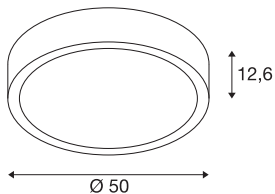

TECHNICAL DATA

Item no.:	1002858
Lamps included	0
Primary nominal voltage	100-240V ~50/60Hz mA/V
Secondary power / secondary voltage	24 mA/V
Length	50.0 cm
Height	12.6 cm
Diameter	50.0 cm
Net weight	4.914 kg
Gross weight	6.387 kg
IP Code	IP 20
Safety class	I
Assembly	Surface
Assembly details	Ceiling, Ceiling, Wall
Wattage	39 W
Lumen	2450 - 2400 lm
Colour temperature	2700-6500 Kelvin
Beam angle	110 °
Color	white
CRI	>80
UGR ≤	19
LXXBXX data	70/50
Service life	30000 h