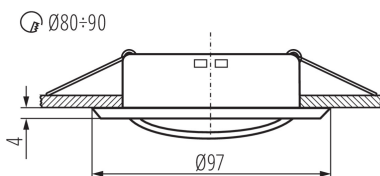

Ceiling-mounted spotlight fitting

5905339003348

Kanlux ARGUS are the most popular and at the same time the simplest eye in its form. Diversity of shapes and colours will make each fan of classics find something for themselves among them. Bulbs with Gx5.3 (12V) light bulb base match the Kanlux ARGUS eyes.

GENERAL DATA:

Colour: graphite

Necessity of using self-shielding lamps: yes

Place of assembly: Recessed mount in the ceiling

Place of application: Indoors

Minimum distance from the illuminated object: 0,5m

Replaceable light source: yes

The product is not suitable to be installed on a normally flammable surface: >35W

The product is not suitable to be covered with a heat-insulating material: yes

Light source included: no

Height [mm]: 24

Diameter [mm]: 97

Assembly hole [mm]: Ø80-90

Wire length [m]: 0.12

TECHNICAL DATA:

Rated voltage [V]: 12 AC; 12 DC

Maximum power [W]: max 50

Class of protection against electric shock: III

Light source: MR16

Cap: Gx5,3

Ambient temperature range to which the product can be exposed: 5÷25

The fixture is adapted to the light sources of the following energy classes: A++,A+,A,B,C,D,E

Enclosure material: steel

Connection type: Free cable ends

Wire diameter [mm²]: 0.75

Lighting-fixture angle regulation: in one axis

Lighting-fixture angle regulation [°]: 15

IP class: 20

LOGISTIC DATA:

Unit of measurement: unit

Packaging method: 50

Number of units in the secondary packaging: 1

Number of units in the packaging: 50