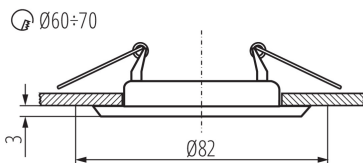

Ceiling-mounted spotlight fitting

5905339003270

Kanlux ARGUS are the most popular and at the same time the simplest eye in its form. Diversity of shapes and colours will make each fan of classics find something for themselves among them. Bulbs with Gx5.3 (12V) light bulb base match the Kanlux ARGUS eyes.

GENERAL DATA:

Colour: matte copper

Necessity of using self-shielding lamps: yes

Place of assembly: Recessed mount in the ceiling

Place of application: Indoors

Minimum distance from the illuminated object: 0,5m

Replaceable light source: yes

The product is not suitable to be installed on a normally flammable surface: >35W

The product is not suitable to be covered with a heat-insulating material: yes

Light source included: no

Height [mm]: 34

Diameter [mm]: 82

Assembly hole [mm]: Ø60-70

Wire length [m]: 0.12

TECHNICAL DATA:

Rated voltage [V]: 12 AC; 12 DC

Maximum power [W]: max 50

Class of protection against electric shock: III

Light source: MR16

Cap: Gx5,3

Ambient temperature range to which the product can be exposed: 5÷25

The fixture is adapted to the light sources of the following energy classes: A++,A+,A,B,C,D,E

Enclosure material: steel

Connection type: Free cable ends

Wire diameter [mm²]: 0.75

Lighting-fixture angle regulation: none

IP class: 20

LOGISTIC DATA:

Unit of measurement: unit

Packaging method: 50

Number of units in the secondary packaging: 1

Number of units in the packaging: 50

Net unit weight [g]: 50