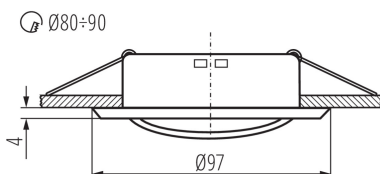

00304 ARGUS CT-2115-G

Ceiling-mounted spotlight fitting

5905339003041

Kanlux ARGUS are the most popular and at the same time the simplest eye in its form. Diversity of shapes and colours will make each fan of classics find something for themselves among them. Bulbs with Gx5.3 (12V) light bulb base match the Kanlux ARGUS eyes.

GENERAL DATA:

Colour: gold

Necessity of using self-shielding lamps: yes

Place of assembly: Recessed mount in the ceiling

Place of application: Indoors

Minimum distance from the illuminated object: 0,5m

Replaceable light source: yes

The product is not suitable to be installed on a normally flammable surface: >35W

The product is not suitable to be covered with a heat-insulating material: yes

Light source included: no

Height [mm]: 24

Diameter [mm]: 97

Assembly hole [mm]: Ø80-90

Wire length [m]: 0.12

TECHNICAL DATA:

Rated voltage [V]: 12 AC; 12 DC

Maximum power [W]: max 50

Class of protection against electric shock: III

Light source: MR16

Cap: Gx5,3

Ambient temperature range to which the product can be exposed: 5÷25

The fixture is adapted to the light sources of the following energy classes: A++,A+,A,B,C,D,E

Enclosure material: steel

Connection type: Free cable ends

Wire diameter [mm²]: 0.75

Lighting-fixture angle regulation: in one axis

Lighting-fixture angle regulation [°]: 15

IP class: 20

LOGISTIC DATA:

Unit of measurement: unit

Packaging method: 50

Number of units in the secondary packaging: 1

Number of units in the packaging: 50