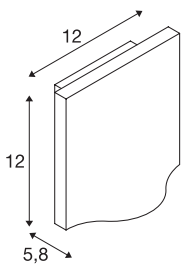

## VILUA S WL Outdoor recessed wall light

anthracite, 3000K IP54 100° 405lm

The VILUA wall light, which is equipped with powerful, warm white LEDs, is available in several versions. The electrical connection of the luminaire, which is made from aluminium, is made directly to the 230V mains supply. Thanks to its IP54 protection class, the luminaire is suitable for outdoor use. This luminaire contains built-in LED lamps.

### TECHNICAL DATA

Item no.:	1002503
Primary nominal voltage	100-277V ~50/60Hz mA/V
Secondary power / secondary voltage	700 mA/V
Width	12.0 cm
Height	12.0 cm
Depth	5.8 cm
Net weight	0.585 kg
Gross weight	0.704 kg
IP Code	IP 54
Safety class	I
Impact resistance class	IK02
Impact resistance	0,20000000000000001 Joule
Assembly	Surface
Assembly details	Wall
Wattage	8.3 W
Lumen	405 lm
Colour temperature	3000 Kelvin
Beam angle	100 °
Color	anthracite
CRI	>80
Binning	3
BIG WHITE Page	674